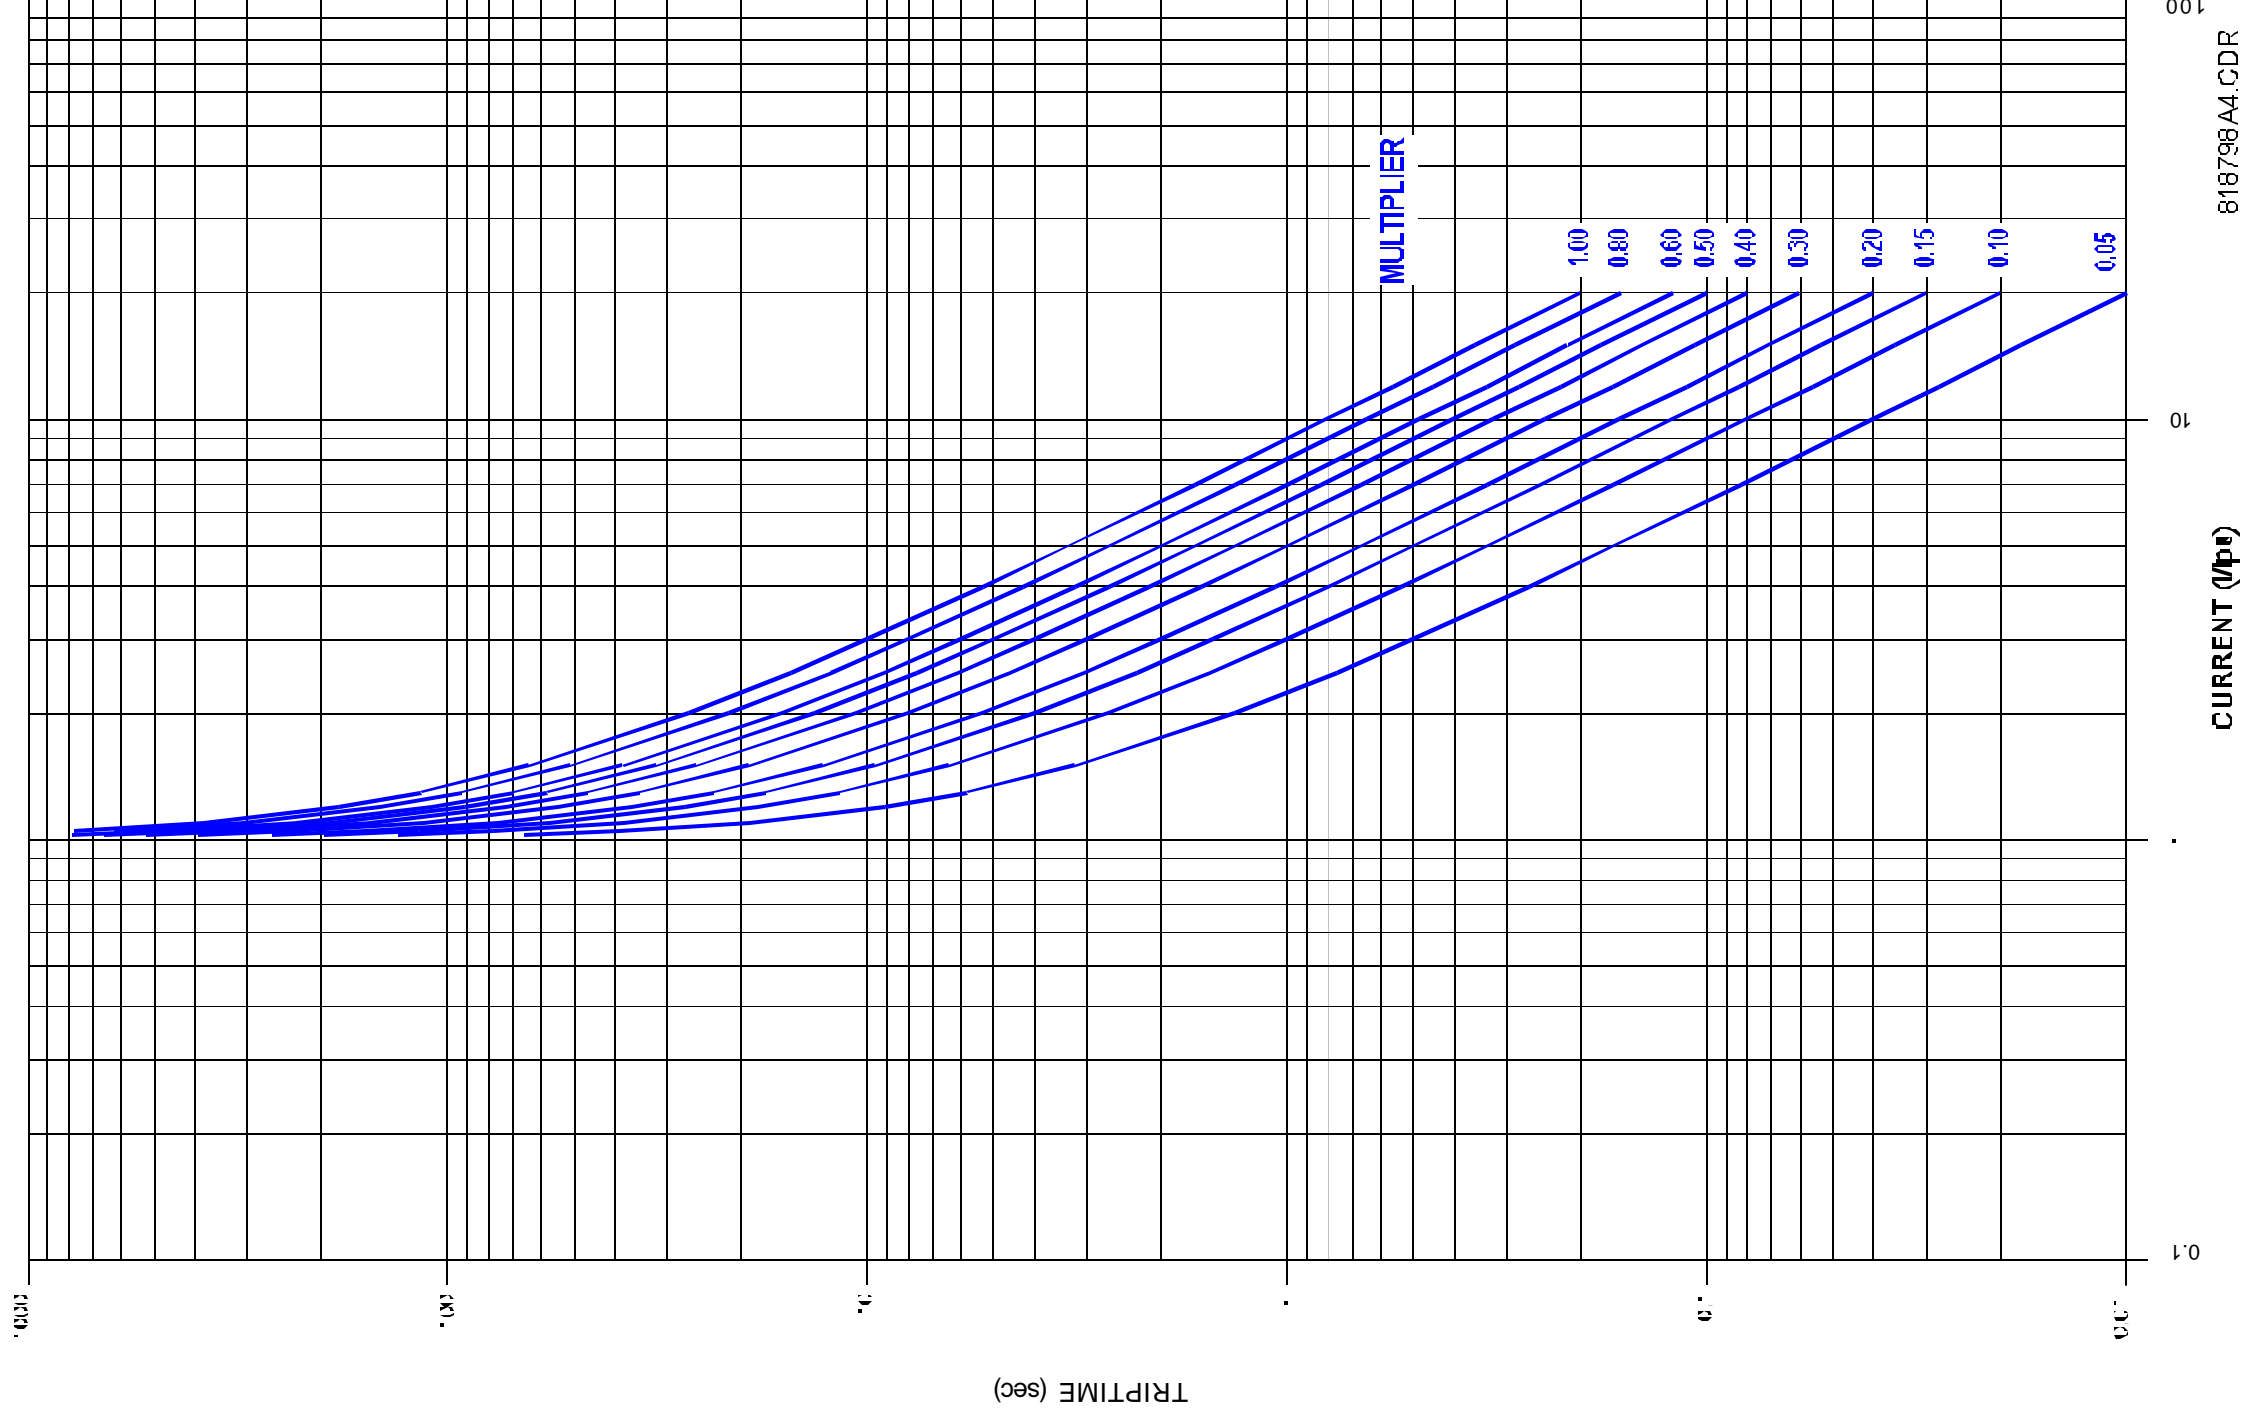

SR750/SR760 IEC CURVE C (BS142)

818798 A4.CDR

NOTE:
LOG CHART SCALED AS PER:
KEUFFEL & ESSER TIME-CURRENT CHARACTERISTIC PAPER

NO.	750	760	EA	AV	GE ORDER (NUM 3 R ADD)
NO.	3363	750-42	NA	NA	LOGICAL PART
NO.	3785	750-37	NA	SE	NOTIFIED: TITEL BLOCK OPERATION CHANGED
REV.	DATE	ECN#	OWN	APP	DESCRIPTION
THIS DRAWING IS PROPRIETARY INFORMATION					
GE Power Management					
715 ANN ST - 450N WALKER J - VA-450AM CMT. CANA. PA. 23153					
TEL: (800)254-5222 FAX: (800)251-2158					
WWW.GE.COM					
SR750/SR760 IEC CURVE C (BS142)					
DRAWN BY/DATE:	ET/06/07/05	DWG. NO.:	818798 A4.CDR	REV.:	A4
ENG. APPROVAL:	X	DATE:		PART No.:	
MFG. APPROVAL:	X	SCALE:	1:1	DWG. SIZE:	B
PART No.: N/A					

GE ORDER #:GES10058