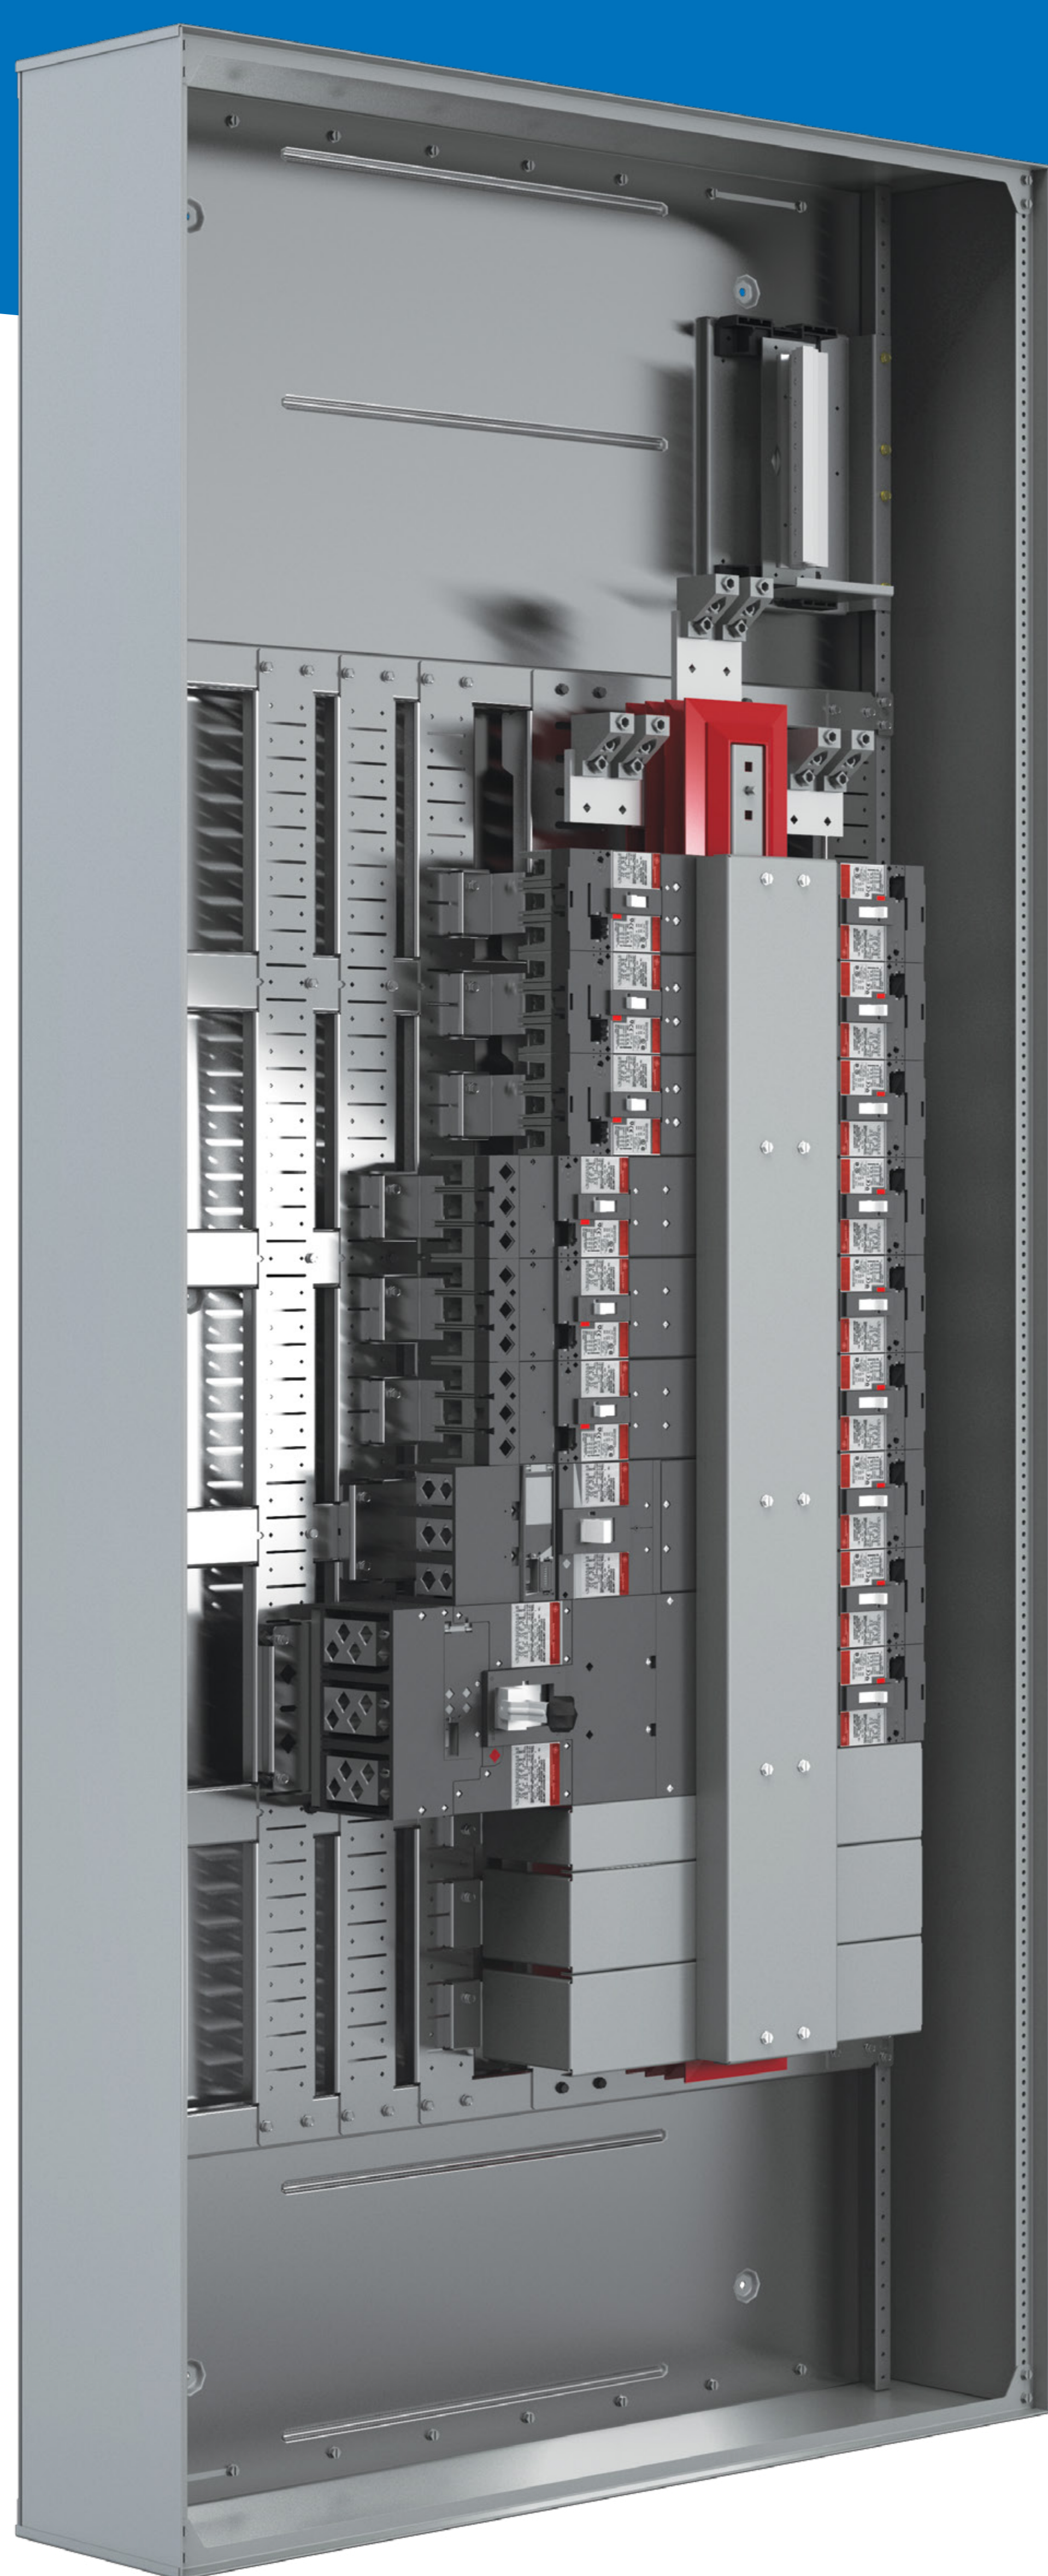

05. Maintain

- Increased access to gutter space
- Added safety and ground fault protection
- Modernized system meets all performance & safety standards
- Field modifications adaptability

Make it Easy. Make it EntellEon.

Learn more at GEEntellEonPanel.com