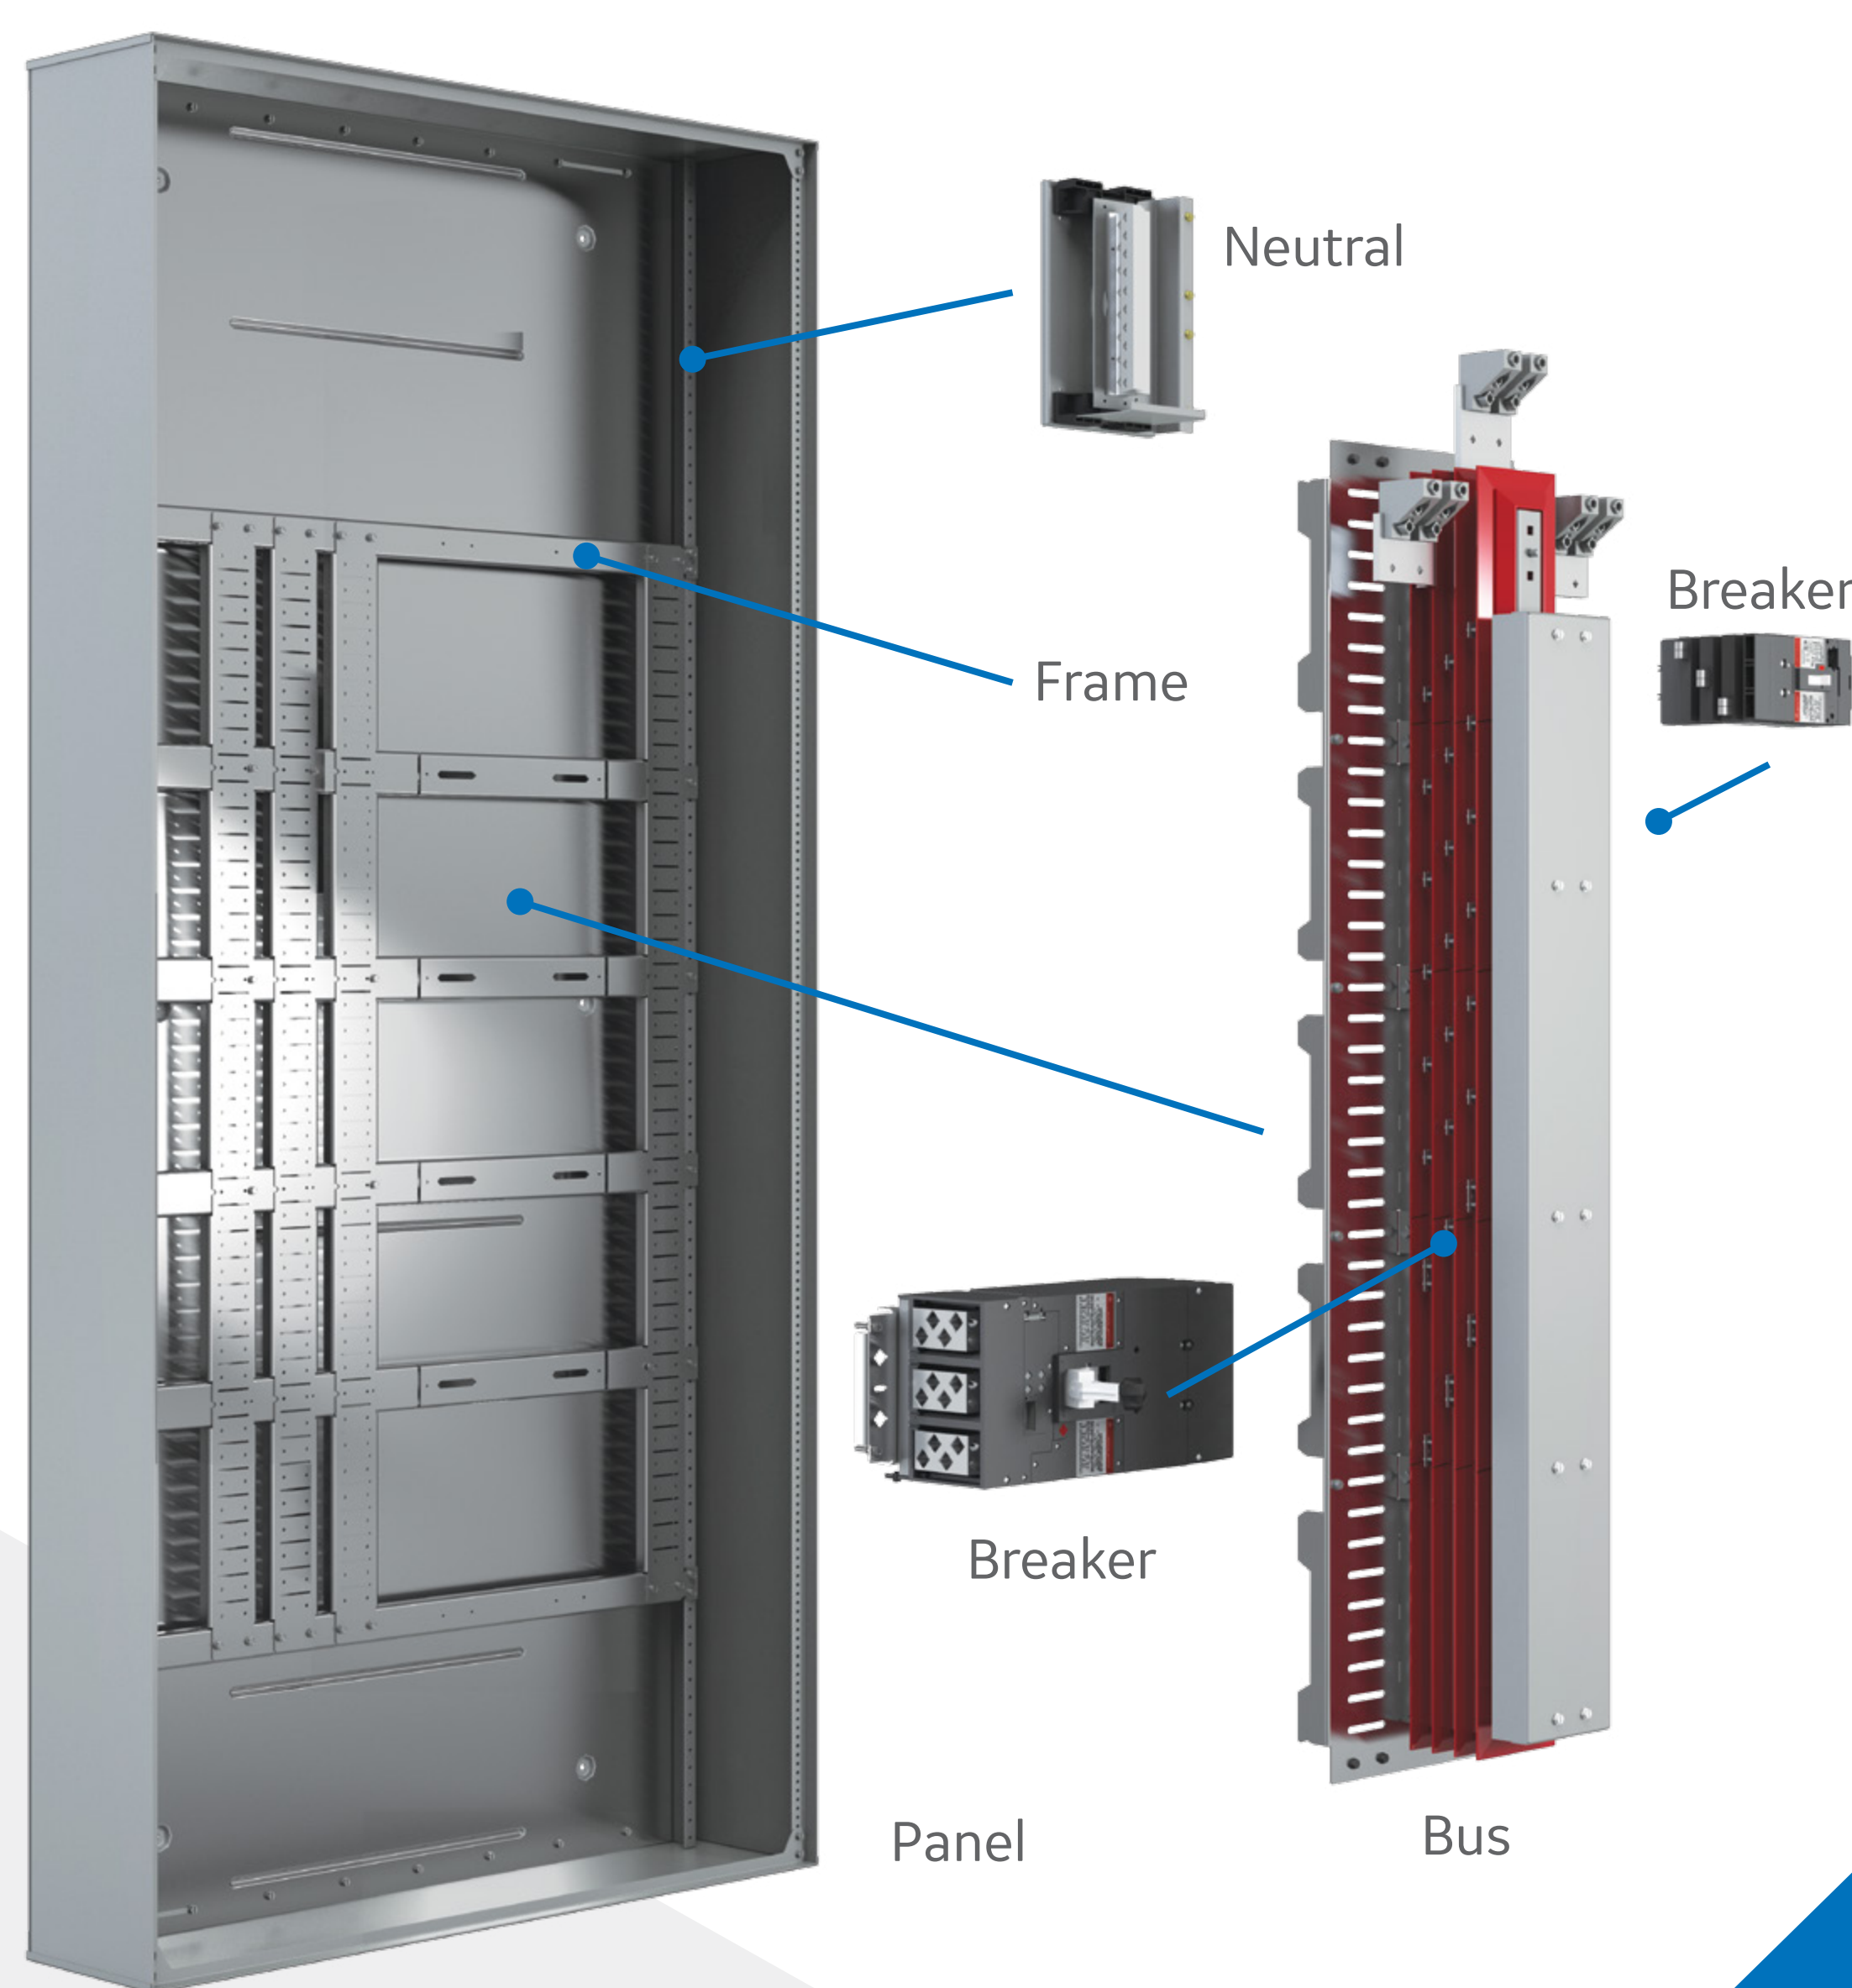

EntellEon*

Low Voltage Power Panel for the 21st Century

EntellEon is the new, low voltage power panel from GE's Industrial Solutions business that offers a more versatile approach to ordering, maintenance, and every step in-between.

3 Key Features

- SIMPLE
- RESPONSIVE
- REVOLUTIONARY

5 Ways it's Easier for You

01. Configure

- EntellEon power panel configurator available within **empower**
- Sub-assembly configurations to easily select what you need

02. Order

- One catalog number for all breaker installation kits
- Price, order, and track shipments online through **empower**

03. Ship, Receive & Stock

- Pro-stock program available up to 1200A¹
- Modular packaging fits through standard doors and helps protect the equipment

04. Install

1 person installation

2 feed options: top or bottom

5 minutes to assemble internal bus

5 breaker frames

12 box size configurations

30 seconds to install a breaker

↔ mix and match modularity

Experience the **innovative features** and **exceptional versatility** of a power panel truly built to support the next industrial era.