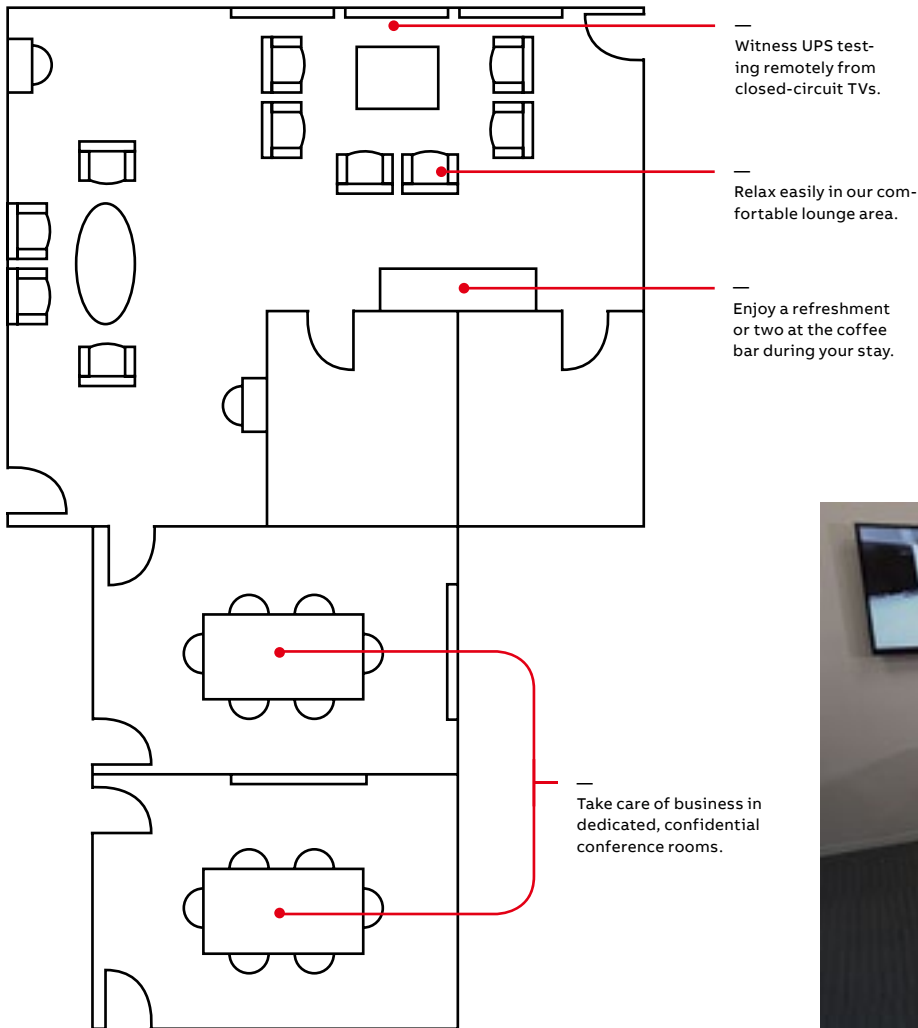

[VISIT THE LAB](#)

Grab the Best Seat in the House

Relax in the Customer Lounge, designed to provide the perfect view into our Test Lab, and complete with all the amenities for a productive stay.

[VISIT THE LAB](#)

[CONTINUE](#)

The Lab

— What makes our facility cutting edge? We've covered our 4-foot trenches and the wires inside with yellow fiberglass for safety and accessibility.

— Parallel testing using Redundant Parallel Architecture (RPA)